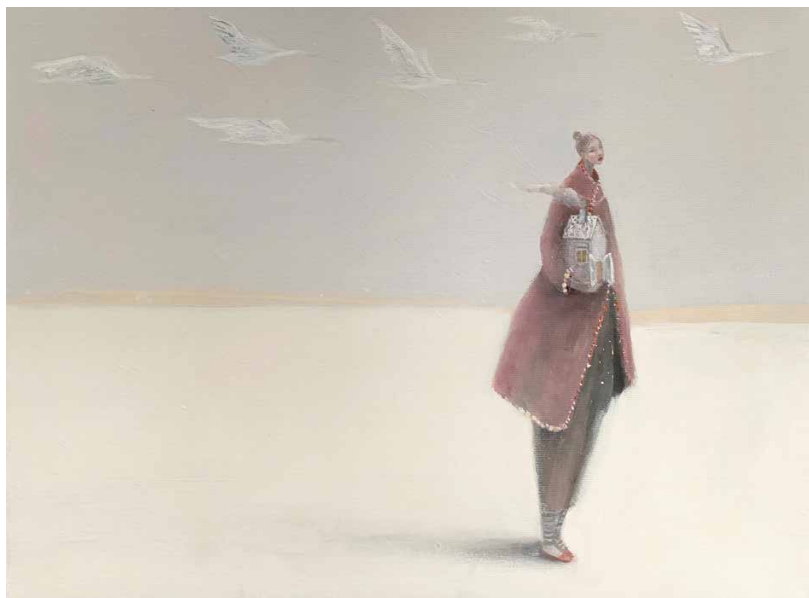

KRISTIN VESTGÅRD

From another time oil on canvas 40 x 40 cm

KRISTIN VESTGÅRD

An open story

6 APRIL – 27 APRIL

campden
gallery

An open story

My painting process is intuitive. I paint layers upon layers, scraping away whilst keeping marks until I find an atmosphere and an expression that I am searching for. I keep looking for a place where I can subconsciously belong. Drifting between what is real and fairy-tale, I find wordless poetry and belonging.

Different places oil on canvas 120 x 100 cm

Home with me oil on canvas 30 × 40 cm

The little things oil on canvas 65 × 54 cm

Will stay here oil on canvas 30 × 30 cm

Around here oil on canvas 90 × 90 cm

New visitors oil on canvas 15 × 15 cm