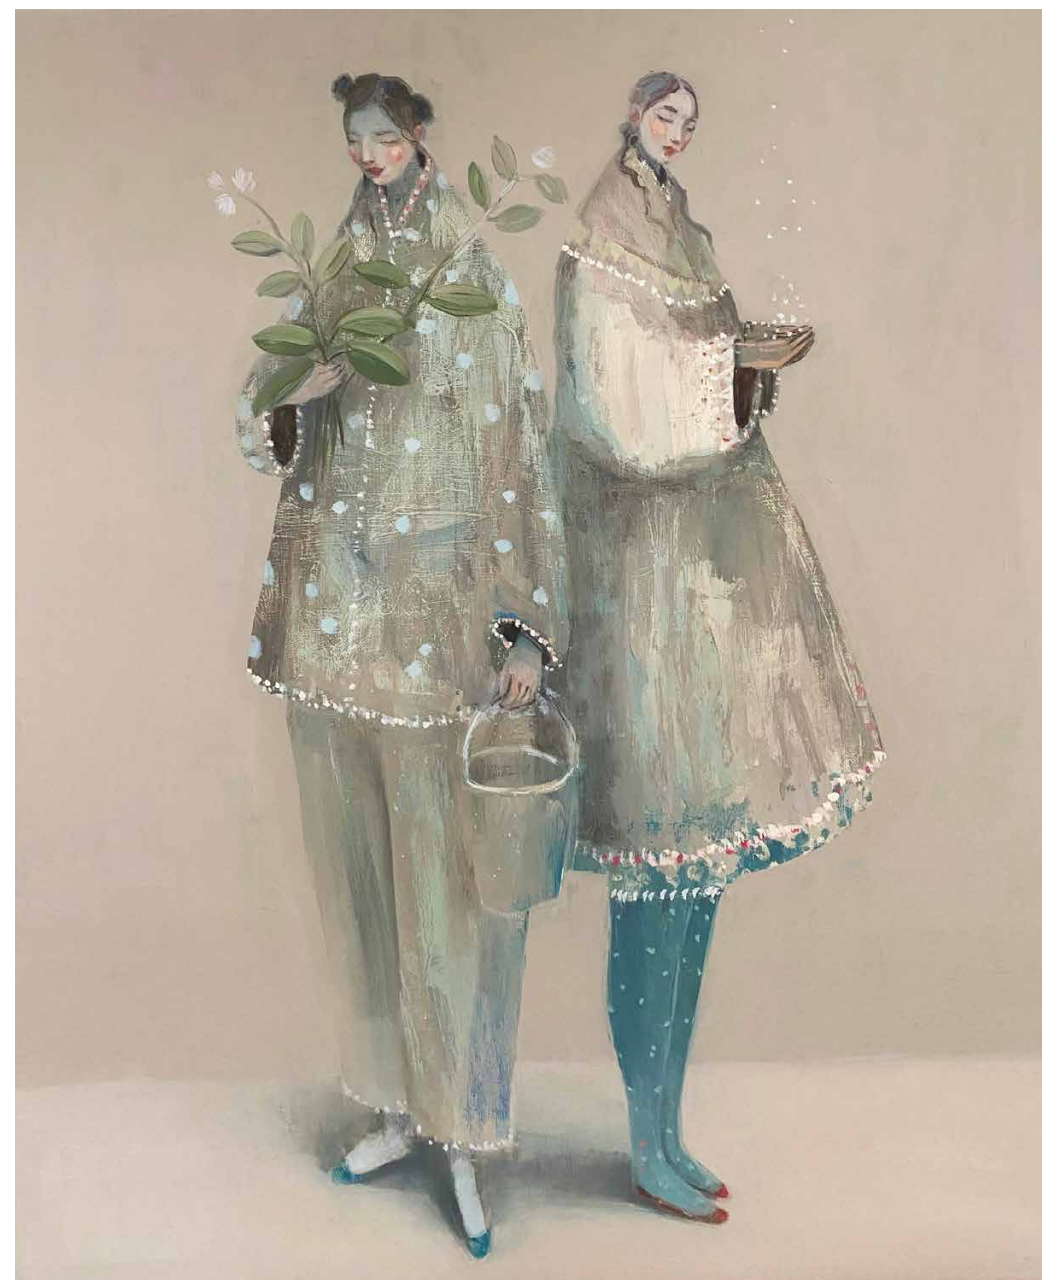

The little things oil on canvas 65 × 54 cm