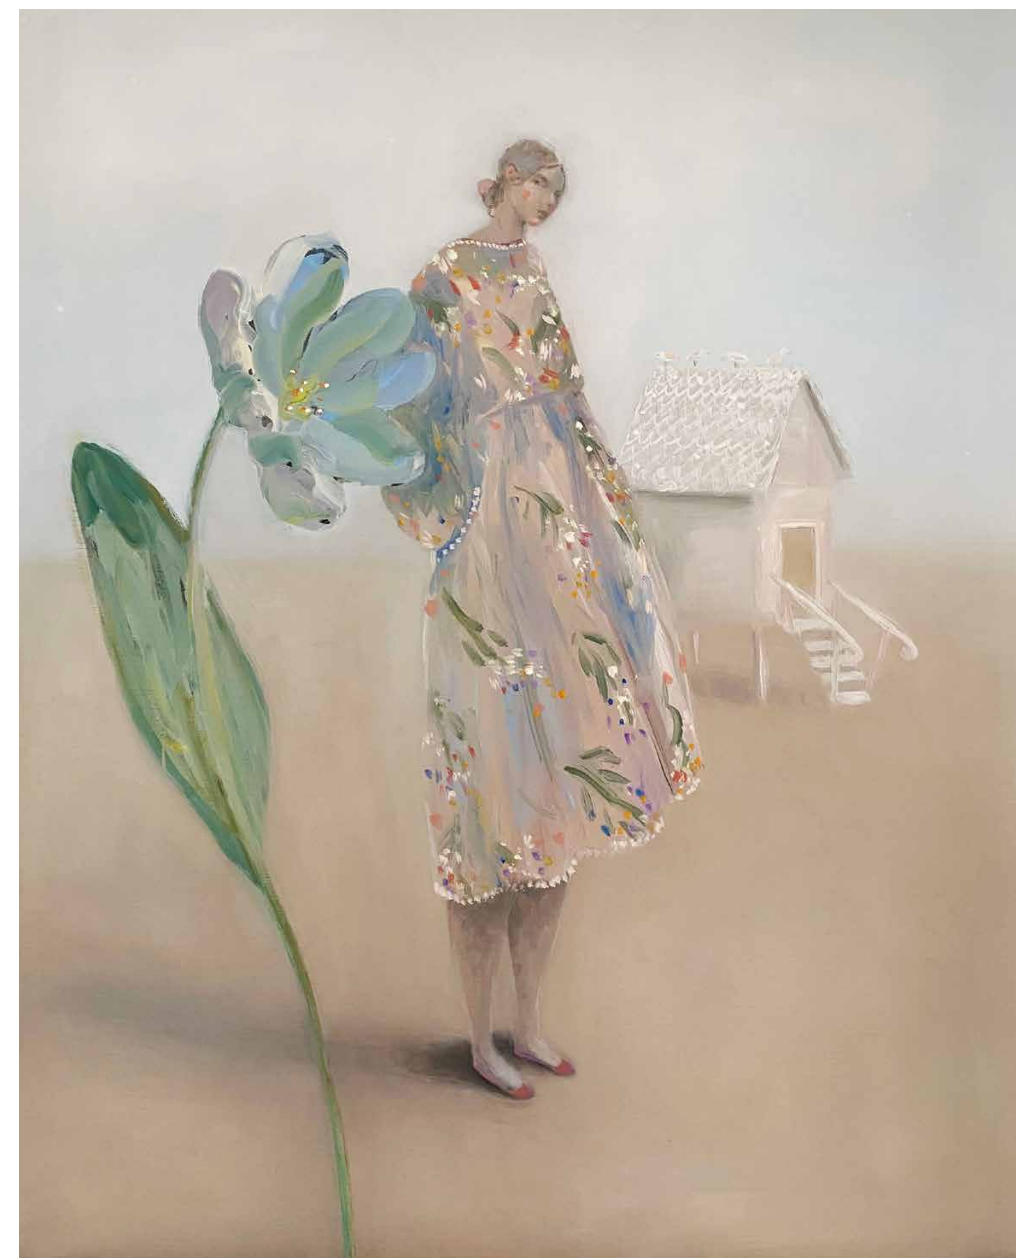

KRISTIN VESTGÅRD

From another time oil on canvas 40 x 40 cm

KRISTIN VESTGÅRD

An open story

6 APRIL – 27 APRIL

campden
gallery

An open story

My painting process is intuitive. I paint layers upon layers, scraping away whilst keeping marks until I find an atmosphere and an expression that I am searching for. I keep looking for a place where I can subconsciously belong. Drifting between what is real and fairy-tale, I find wordless poetry and belonging.

Different places oil on canvas 120 x 100 cm

Home with me oil on canvas 30 × 40 cm

The little things oil on canvas 65 × 54 cm

Will stay here oil on canvas 30 × 30 cm

Around here oil on canvas 90 × 90 cm

New visitors oil on canvas 15 × 15 cm

Gifts oil on canvas 65 × 54 cm

Gentlefriend oil on canvas 40 × 40 cm

Growing oil on canvas 120 × 110 cm

Reasons oil on canvas 40 x 30 cm

Making sense oil on canvas 73 x 60 cm

Just here oil on canvas 15 x 15 cm