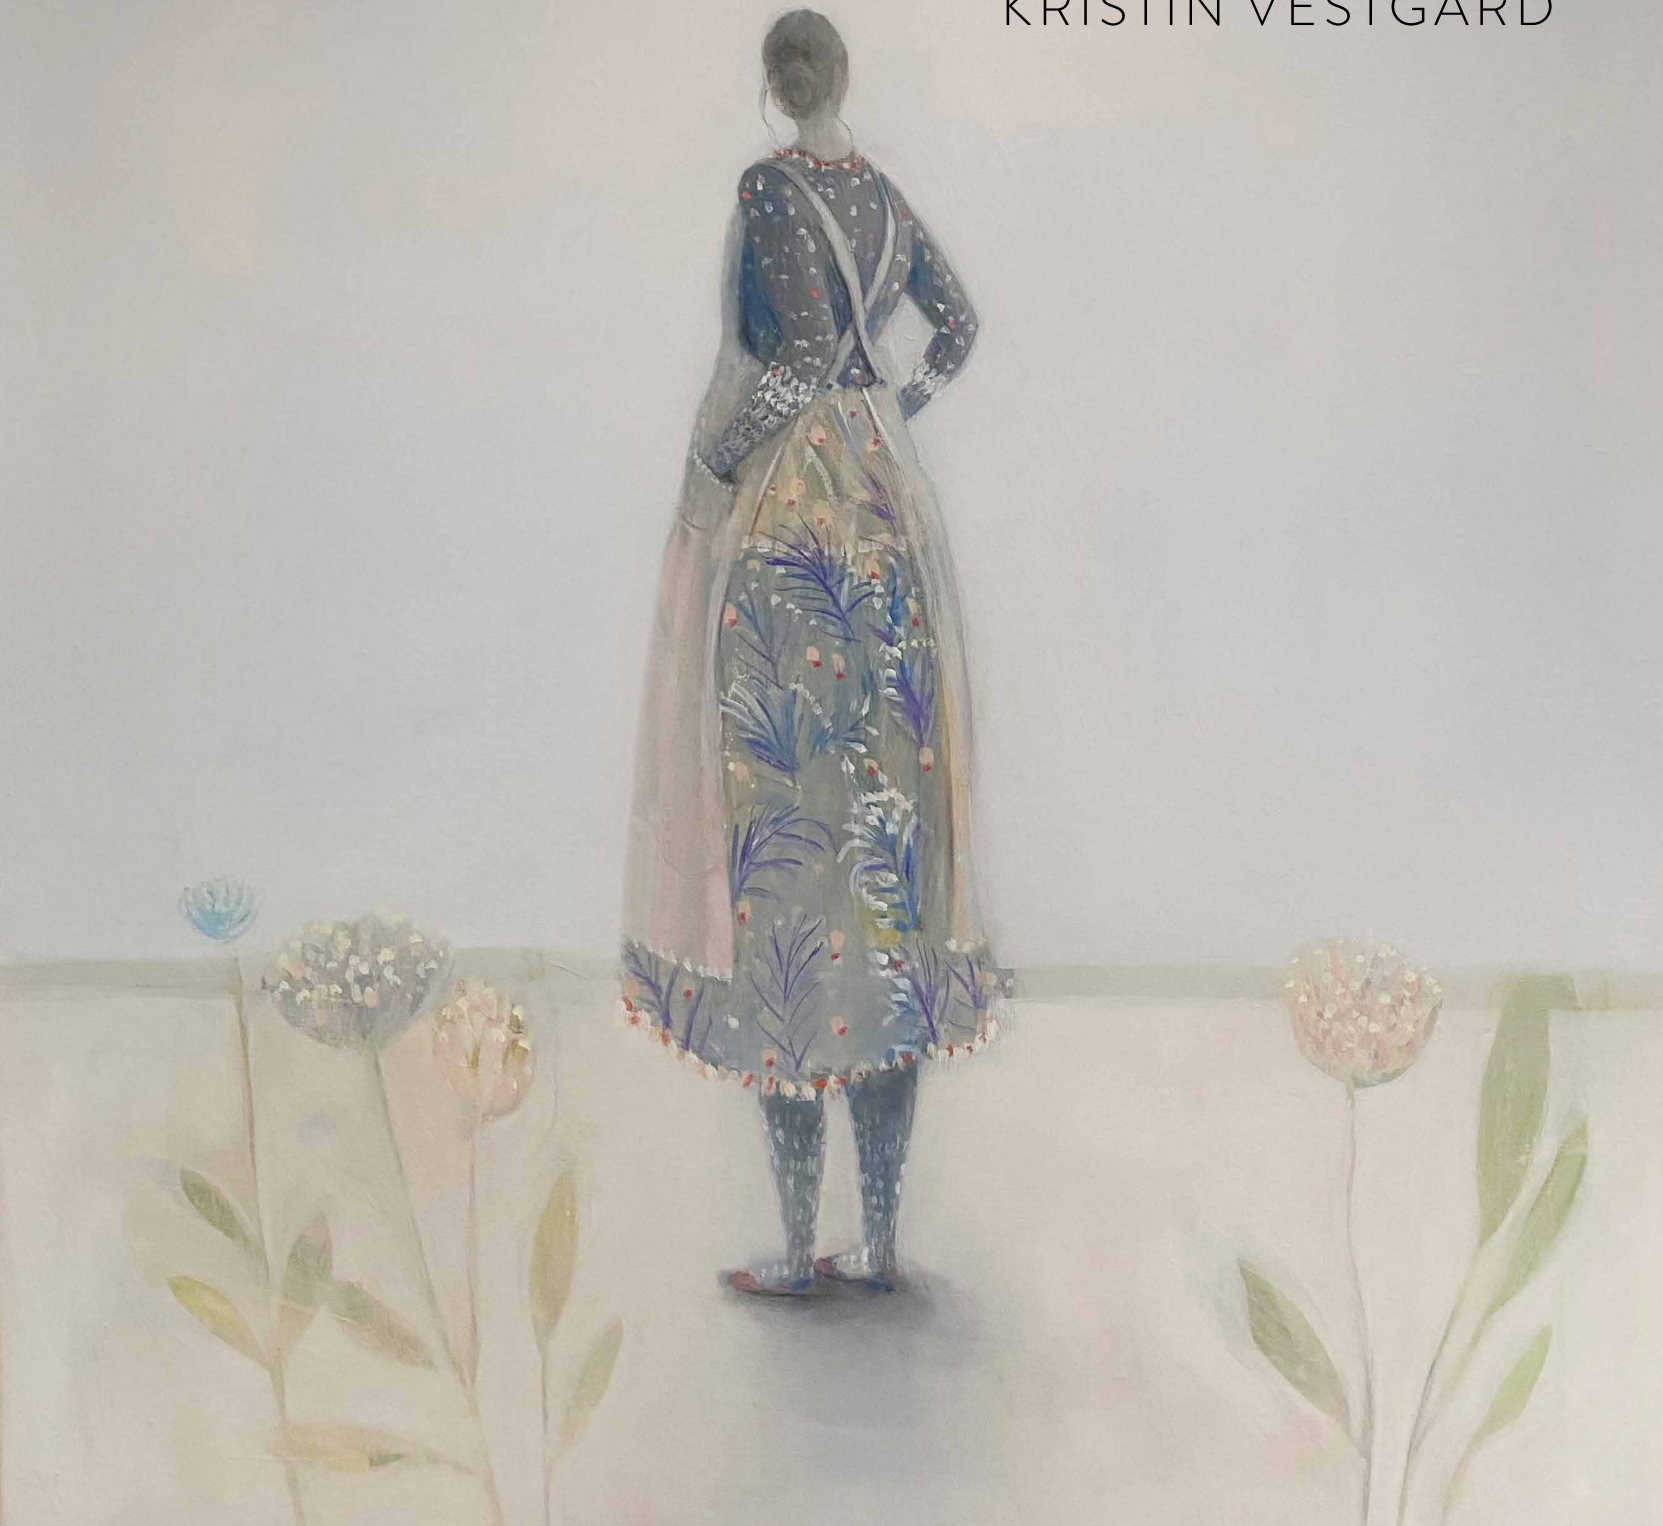

KRISTIN VESTGÅRD

From another time oil on canvas 40 x 40 cm

KRISTIN VESTGÅRD

An open story

6 APRIL – 27 APRIL

campden
gallery

An open story

My painting process is intuitive. I paint layers upon layers, scraping away whilst keeping marks until I find an atmosphere and an expression that I am searching for. I keep looking for a place where I can subconsciously belong. Drifting between what is real and fairy-tale, I find wordless poetry and belonging.